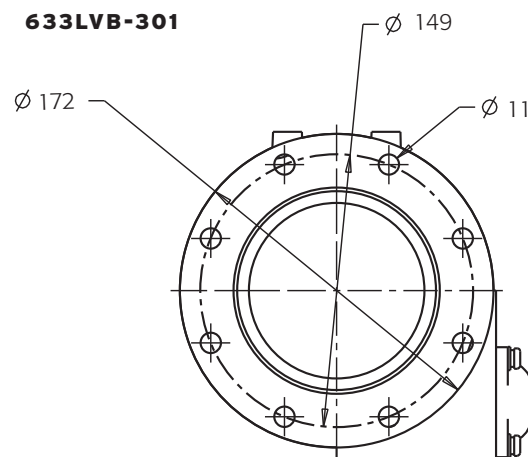

Vapour Recovery Adaptor

CIVACON's 4" Vapour Recovery Adaptor is designed to maximize efficiency and service performance of vapour recovery with a minimum pressure drop.

633LVB, Vapour Recovery Adaptor with 301 Air Interlock

Features and Benefits

- **In accordance** with API RP 1004, ADR and EN13081
- **Lightweight** pressure die-cast construction for maximum strength and weight reduction
- **4" TTMA** mounting flange
- **Nominal size** 4" or DIN100
- **Minimum number of internals** to minimize pressure drop and improve flow rate
- **Bushed running surfaces** for efficient operation
- **Stainless Steel** internals for maximum service life
- **Viton GFLT** seals
- **Compatible** with diesel, bio diesel, gasoline, ethanol and methanol
- **Heavy duty** poppet for smoother opening characteristics
- **Mounting plugs** for model 300/301 air interlock valve
- **Standard equipped** with sight glass and drain plug

Specifications

633LVB-301

General specifications

- Nominal size 4" or DIN100
- Flange 4" TTMA
- Working temp. -40°C to +70°C other temperatures on request
- Weight 3,5 Kg

Related products

Art. number	Description
1711T-CA-PL	Duratuff cap with cable
300/301	Air interlock valve (3-way)
T195-series	High flow vapour recovery valve
1995TWD-2B	Vapour line valve
NV3000E	Pressure vacuum vent

Ordering specifications

Art. number	Description
633LVB	4" High flow vapour recovery adaptor equipped with sight glass
633LVB-301	4" High flow vapour recovery adaptor equipped with sight glass and model 300/301 interlock valve