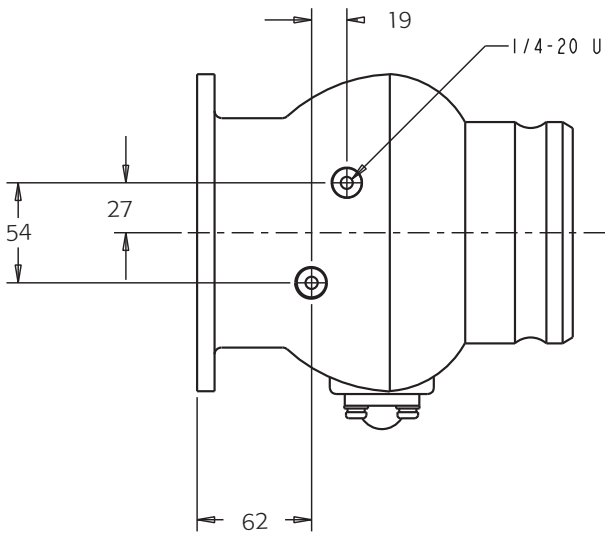

Features and Benefits

- **In accordance** with API RP 1004, ADR and EN13081
- **Lightweight** pressure die-cast construction for maximum strength and weight reduction
- **4" TTMA** mounting flange
- **Nominal size** 4" or DIN100
- **Minimum number of internals** to minimize pressure drop and improve flow rate
- **Bushed running surfaces** for efficient operation
- **Stainless Steel** internals for maximum service life
- **Viton GFLT** seals
- **Compatible** with diesel, bio diesel, gasoline, ethanol and methanol
- **Heavy duty** poppet for smoother opening characteristics
- **Mounting plugs** for model 300/301 air interlock valve
- **Standard equipped** with sight glass and drain plug

Specifications

633LVB-301

General specifications

- Nominal size 4" or DIN100
- Flange 4" TTMA
- Working temp. -40°C to +70°C other temperatures on request
- Weight 3,5 Kg

Related products

Art. number	Description
1711T-CA-PL	Duratuff cap with cable
300/301	Air interlock valve (3-way)
T195-series	High flow vapour recovery valve
1995TWD-2B	Vapour line valve
NV3000E	Pressure vacuum vent

Ordering specifications

Art. number	Description
633LVB	4" High flow vapour recovery adaptor equipped with sight glass
633LVB-301	4" High flow vapour recovery adaptor equipped with sight glass and model 300/301 interlock valve