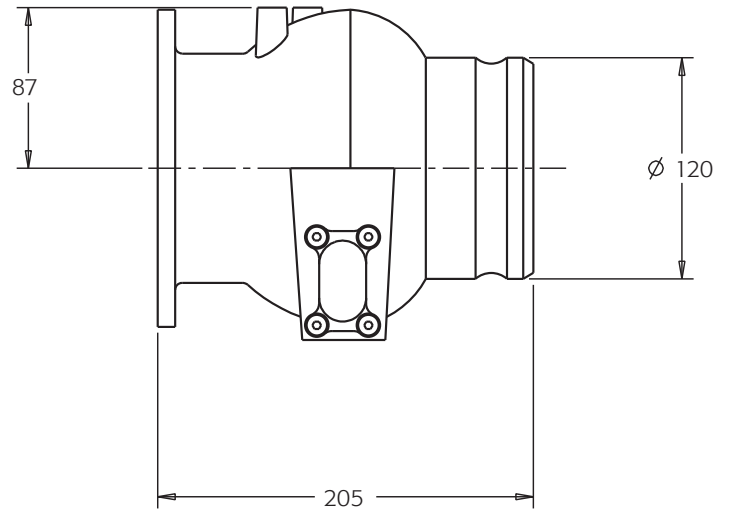

Features and Benefits

- **In accordance** with API RP 1004, ADR and EN13081
- **Lightweight** pressure die-cast construction for maximum strength and weight reduction
- **4" TTMA** mounting flange
- **Nominal size** 4" or DIN100
- **Minimum number of internals** to minimize pressure drop and improve flow rate
- **Bushed running surfaces** for efficient operation
- **Stainless Steel** internals for maximum service life
- **Viton GFLT** seals
- **Compatible** with diesel, bio diesel, gasoline, ethanol and methanol
- **Heavy duty** poppet for smoother opening characteristics
- **Mounting plugs** for model 300/301 air interlock valve
- **Standard equipped** with sight glass and drain plug

Specifications

633LVB-301

General specifications

- Nominal size 4" or DIN100
- Flange 4" TTMA
- Working temp. -40°C to +70°C other temperatures on request
- Weight 3,5 Kg

Related products

Art. number	Description
1711T-CA-PL	Duratuff cap with cable
300/301	Air interlock valve (3-way)
T195-series	High flow vapour recovery valve
1995TWD-2B	Vapour line valve
NV3000E	Pressure vacuum vent

Ordering specifications

Art. number	Description
633LVB	4" High flow vapour recovery adaptor equipped with sight glass
633LVB-301	4" High flow vapour recovery adaptor equipped with sight glass and model 300/301 interlock valve