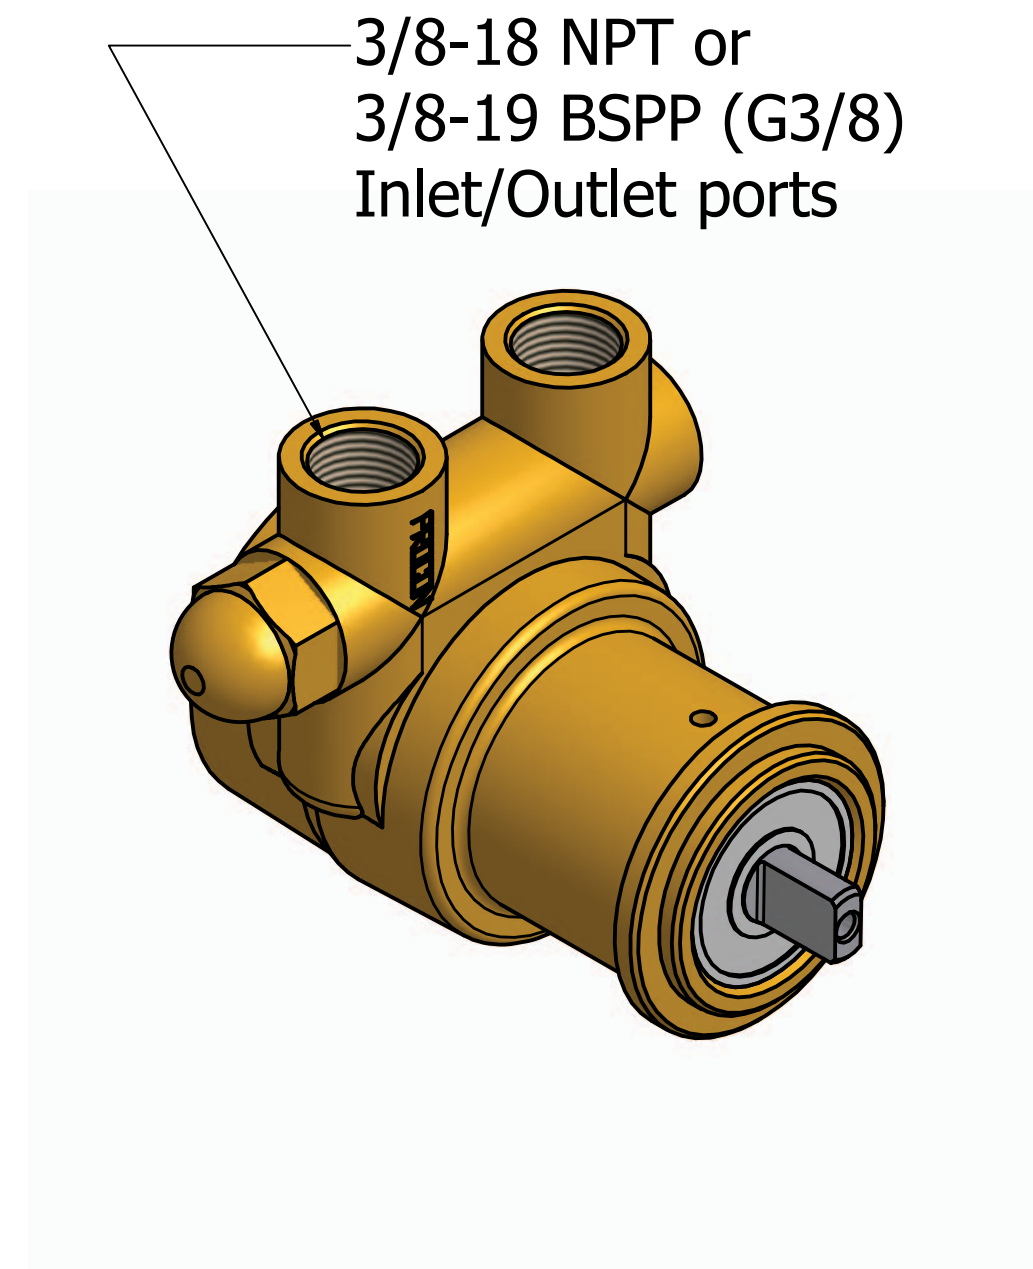

Series 2 - Rotary Vane Pumps Clamp-On Style

"A" Mounting

"B" Mounting with 1143 Bronze coupling

869 Seven Oaks Blvd
Suite 120
Smyrna, TN 37167
615-355-8000
mail@proconpump.com

PROCON[®]
Products

Series 2 - Rotary Vane Pump Bolt-On Style

3/8-18 NPT OR
3/8-19 BSPP (G3/8)
INLET/OUTLET PORTS

869 Seven Oaks Blvd.
Suite 120
Smyrna, TN 37167
615-355-8000
mail@proconpump.com

PROCON[®]
Products