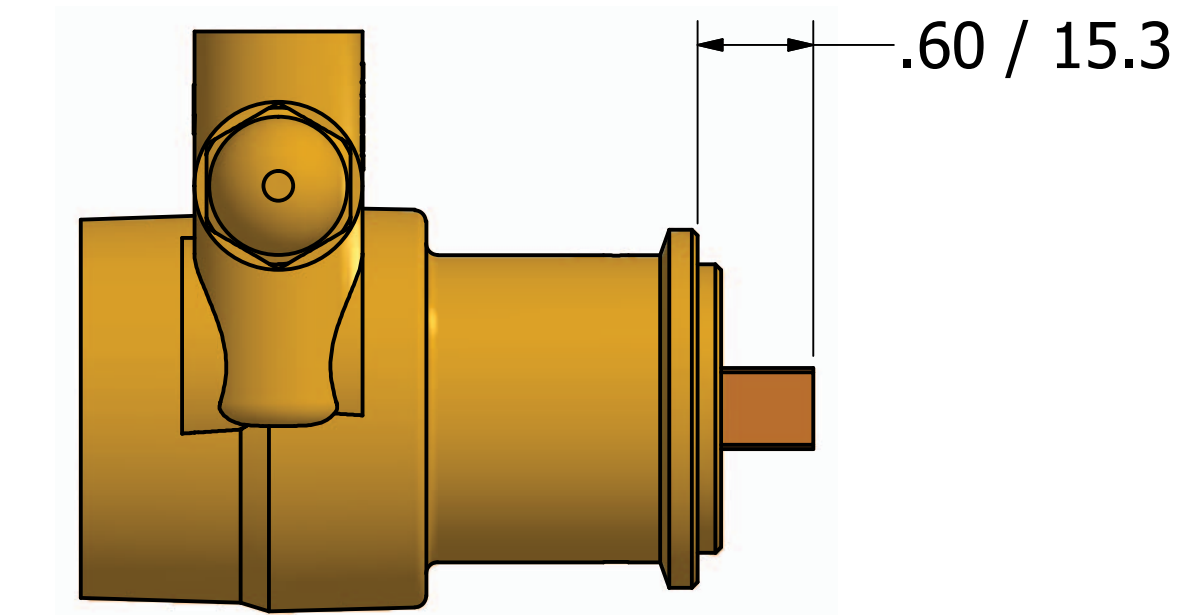

Series 2 - Rotary Vane Pumps Clamp-On Style

"A" Mounting

"B" Mounting with 1143 Bronze coupling

869 Seven Oaks Blvd
Suite 120
Smyrna, TN 37167
615-355-8000
mail@proconpump.com

PROCON[®]
Products

Series 2 - Rotary Vane Pump Bolt-On Style

3/8-18 NPT OR
3/8-19 BSPP (G3/8)
INLET/OUTLET PORTS

869 Seven Oaks Blvd.
Suite 120
Smyrna, TN 37167
615-355-8000
mail@proconpump.com

PROCON[®]
Products