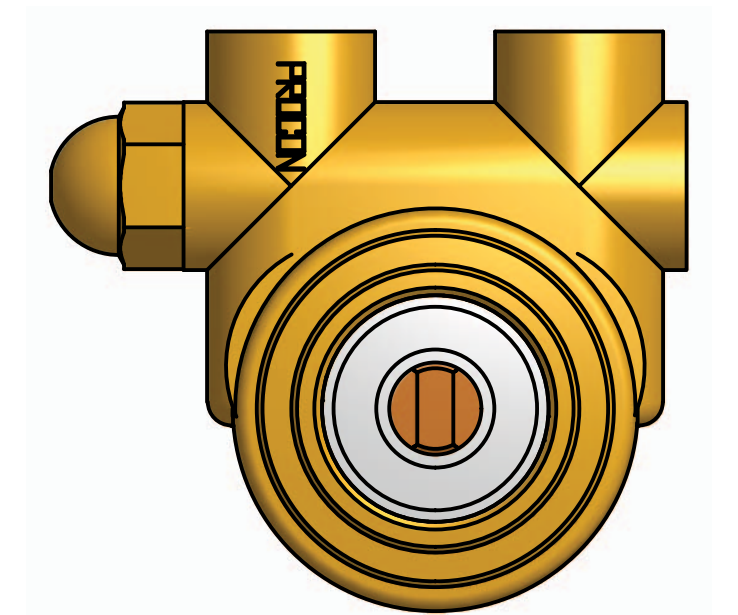

Series 2 - Rotary Vane Pumps Clamp-On Style

"A" Mounting

"B" Mounting with 1143 Bronze coupling

869 Seven Oaks Blvd
Suite 120
Smyrna, TN 37167
615-355-8000
mail@proconpump.com

PROCON[®]
Products

Series 2 - Rotary Vane Pump Bolt-On Style

3/8-18 NPT OR
3/8-19 BSPP (G3/8)
INLET/OUTLET PORTS

869 Seven Oaks Blvd.
Suite 120
Smyrna, TN 37167
615-355-8000
mail@proconpump.com

PROCON[®]
Products