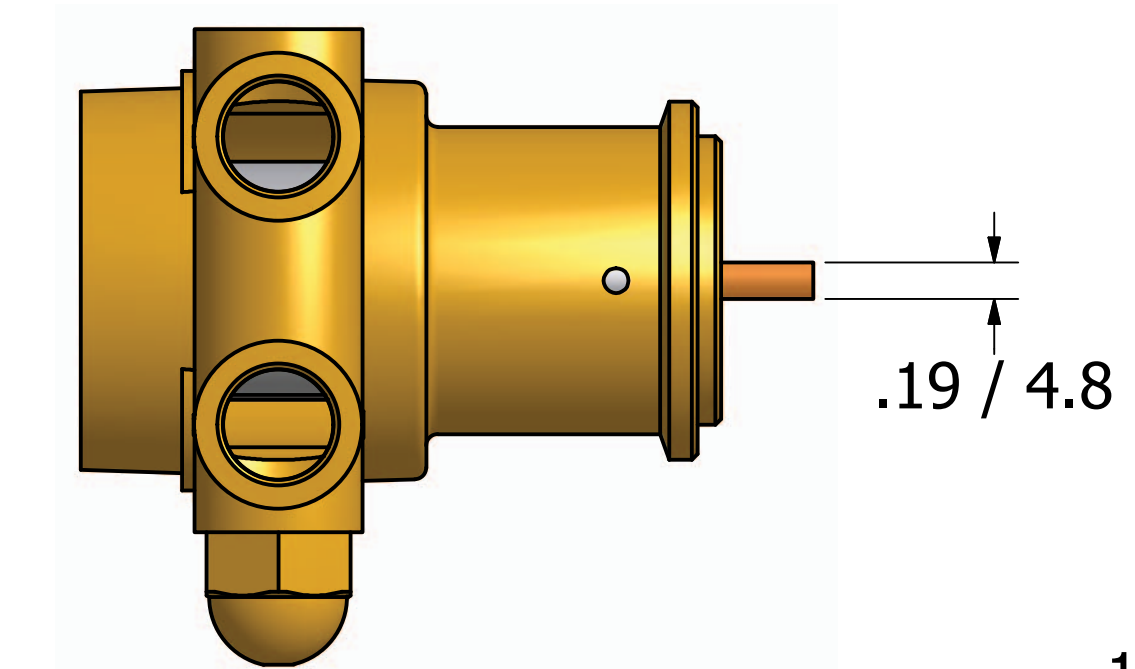

Series 2 - Rotary Vane Pumps Clamp-On Style

"A" Mounting

"B" Mounting with 1143 Bronze coupling

869 Seven Oaks Blvd
Suite 120
Smyrna, TN 37167
615-355-8000
mail@proconpump.com

PROCON[®]
Products

Series 2 - Rotary Vane Pump Bolt-On Style

3/8-18 NPT OR
3/8-19 BSPP (G3/8)
INLET/OUTLET PORTS

869 Seven Oaks Blvd.
Suite 120
Smyrna, TN 37167
615-355-8000
mail@proconpump.com

PROCON[®]
Products