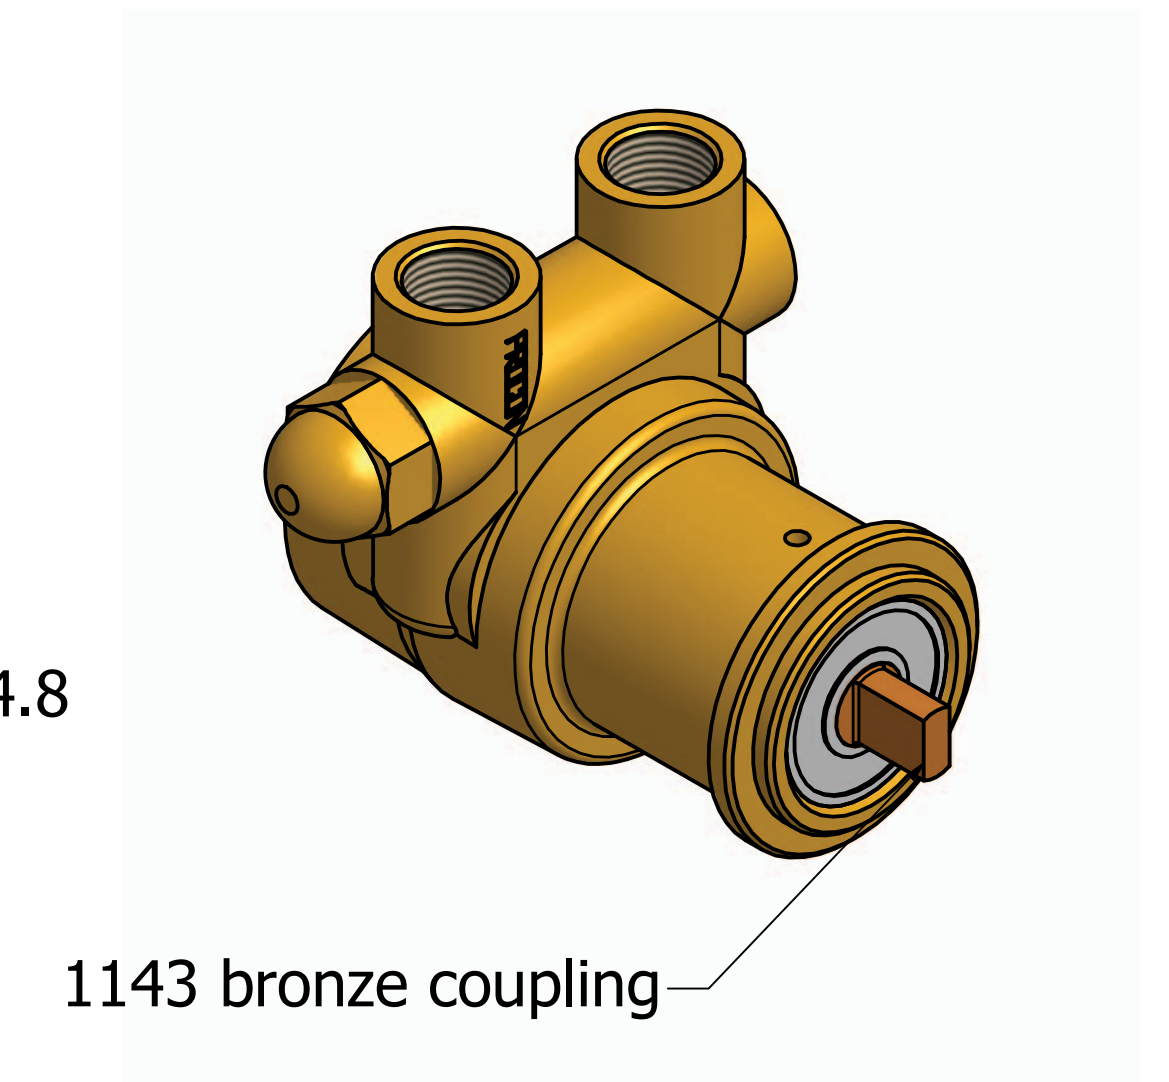

Series 2 - Rotary Vane Pumps Clamp-On Style

"A" Mounting

"B" Mounting with 1143 Bronze coupling

869 Seven Oaks Blvd
Suite 120
Smyrna, TN 37167
615-355-8000
mail@proconpump.com

PROCON[®]
Products

Series 2 - Rotary Vane Pump Bolt-On Style

3/8-18 NPT OR
3/8-19 BSPP (G3/8)
INLET/OUTLET PORTS

869 Seven Oaks Blvd.
Suite 120
Smyrna, TN 37167
615-355-8000
mail@proconpump.com

PROCON[®]
Products